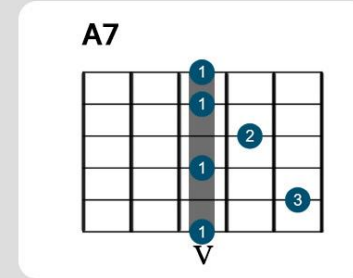

SWAY

◦ LEARN GUITAR CHORDS ◦

STYLE **SOFT CHA CHA**

KEY OF **Dm**

TEMPO **112 BPM**

LEFT HAND FINGER NAMES

Chords used in this song

- Feel free to use alternative chord shapes, positions or voicing as it suits your playing style
- You can order backing track for this song on <https://softbackingtracks.com/>

SWAY

◦ LEARN GUITAR CHORDS ◦

SONG STRUCTURE

section	bars
intro	6
verse	16
chorus	8
verse	16
chorus	8
verse	8
outro	10

Chord Chart

1a	D^m	2	E^m7b5	A^7	3	D^m	4	E^m7b5	A^7
5	D^m	6	D^m						
7a	E^m7b5	A^7	8	E^m7b5	A^7	9	D^m	10	D^m
11	E^m7b5	A^7	12	E^m7b5	A^7	13	D^m	14	D^m
15a	E^m7b5	A^7	16	E^m7b5	A^7	17	D^m	18	D^m
19	E^m7b5	A^7	20	E^m7b5	A^7	21	D^m	22	D^m
23b	C^7		24	C^7		25	F	26	F
27	A^7		28	A^7		29	Bb^7	30	A^7
31a	E^m7b5	A^7	32	E^m7b5	A^7	33	D^m	34	D^m
35	E^m7b5	A^7	36	E^m7b5	A^7	37	D^m	38	D^m
39a	E^m7b5	A^7	40	E^m7b5	A^7	41	D^m	42	D^m
43	E^m7b5	A^7	44	E^m7b5	A^7	45	D^m	46	D^m
47b	C^7		48	C^7		49	F	50	F
51	A^7		52	A^7		53	Bb^7	54	A^7
55a	E^m7b5	A^7	56	E^m7b5	A^7	57	D^m	58	D^m
59	E^m7b5	A^7	60	E^m7b5	A^7	61	D^m	62	D^m
63a	E^m7b5	A^7	64	E^m7b5	A^7	65	D^m	66	D^m
67a	E^m7b5	A^7	68	E^m7b5	A^7	69	D^m	70	D^m
71a	D^m		72	D^m		73		74	