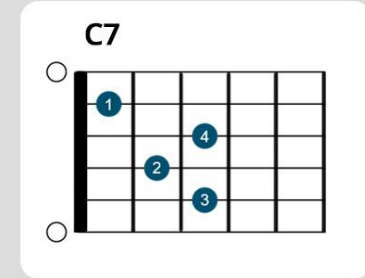

SWAY

◦ LEARN GUITAR CHORDS ◦

STYLE **SOFT CHA CHA**

KEY OF **Dm**

TEMPO **112 BPM**

LEFT HAND FINGER NAMES

Chords used in this song

- Feel free to use alternative chord shapes, positions or voicing as it suits your playing style
- You can order backing track for this song on <https://softbackingtracks.com/>

SWAY

◦ LEARN GUITAR CHORDS ◦

SONG STRUCTURE

section	bars
intro	6
verse	16
chorus	8
verse	16
chorus	8
verse	8
outro	10

Chord Chart

1a	D^m	2	E^m7b5	A^7	3	D^m	4	E^m7b5	A^7
5	D^m	6	D^m						
7a	E^m7b5	A^7	8	E^m7b5	A^7	9	D^m	10	D^m
11	E^m7b5	A^7	12	E^m7b5	A^7	13	D^m	14	D^m
15a	E^m7b5	A^7	16	E^m7b5	A^7	17	D^m	18	D^m
19	E^m7b5	A^7	20	E^m7b5	A^7	21	D^m	22	D^m
23b	C^7		24	C^7		25	F	26	F
27	A^7		28	A^7		29	Bb^7	30	A^7
31a	E^m7b5	A^7	32	E^m7b5	A^7	33	D^m	34	D^m
35	E^m7b5	A^7	36	E^m7b5	A^7	37	D^m	38	D^m
39a	E^m7b5	A^7	40	E^m7b5	A^7	41	D^m	42	D^m
43	E^m7b5	A^7	44	E^m7b5	A^7	45	D^m	46	D^m
47b	C^7		48	C^7		49	F	50	F
51	A^7		52	A^7		53	Bb^7	54	A^7
55a	E^m7b5	A^7	56	E^m7b5	A^7	57	D^m	58	D^m
59	E^m7b5	A^7	60	E^m7b5	A^7	61	D^m	62	D^m
63a	E^m7b5	A^7	64	E^m7b5	A^7	65	D^m	66	D^m
67a	E^m7b5	A^7	68	E^m7b5	A^7	69	D^m	70	D^m
71a	D^m		72	D^m		73		74	