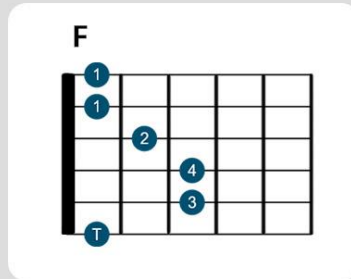

SWAY

◦ LEARN GUITAR CHORDS ◦

STYLE **SOFT CHA CHA**

KEY OF **Dm**

TEMPO **112 BPM**

LEFT HAND FINGER NAMES

Chords used in this song

- Feel free to use alternative chord shapes, positions or voicing as it suits your playing style
- You can order backing track for this song on <https://softbackingtracks.com/>

SWAY

◦ LEARN GUITAR CHORDS ◦

SONG STRUCTURE

section	bars
intro	6
verse	16
chorus	8
verse	16
chorus	8
verse	8
outro	10

Chord Chart

1a	D^m	2	E^m7b5	A^7	3	D^m	4	E^m7b5	A^7
5	D^m	6	D^m						
7a	E^m7b5	A^7	8	E^m7b5	A^7	9	D^m	10	D^m
11	E^m7b5	A^7	12	E^m7b5	A^7	13	D^m	14	D^m
15a	E^m7b5	A^7	16	E^m7b5	A^7	17	D^m	18	D^m
19	E^m7b5	A^7	20	E^m7b5	A^7	21	D^m	22	D^m
23b	C^7		24	C^7		25	F	26	F
27	A^7		28	A^7		29	Bb^7	30	A^7
31a	E^m7b5	A^7	32	E^m7b5	A^7	33	D^m	34	D^m
35	E^m7b5	A^7	36	E^m7b5	A^7	37	D^m	38	D^m
39a	E^m7b5	A^7	40	E^m7b5	A^7	41	D^m	42	D^m
43	E^m7b5	A^7	44	E^m7b5	A^7	45	D^m	46	D^m
47b	C^7		48	C^7		49	F	50	F
51	A^7		52	A^7		53	Bb^7	54	A^7
55a	E^m7b5	A^7	56	E^m7b5	A^7	57	D^m	58	D^m
59	E^m7b5	A^7	60	E^m7b5	A^7	61	D^m	62	D^m
63a	E^m7b5	A^7	64	E^m7b5	A^7	65	D^m	66	D^m
67a	E^m7b5	A^7	68	E^m7b5	A^7	69	D^m	70	D^m
71a	D^m		72	D^m		73		74	