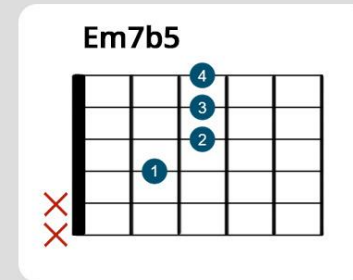

SWAY

◦ LEARN GUITAR CHORDS ◦

STYLE **SOFT CHA CHA**

KEY OF **Dm**

TEMPO **112 BPM**

LEFT HAND FINGER NAMES

Chords used in this song

- Feel free to use alternative chord shapes, positions or voicing as it suits your playing style
- You can order backing track for this song on <https://softbackingtracks.com/>

SWAY

◦ LEARN GUITAR CHORDS ◦

SONG STRUCTURE

section	bars
intro	6
verse	16
chorus	8
verse	16
chorus	8
verse	8
outro	10

Chord Chart

1a	D^m	2	E^m7b5	A^7	3	D^m	4	E^m7b5	A^7
5	D^m	6	D^m						
7a	E^m7b5	A^7	8	E^m7b5	A^7	9	D^m	10	D^m
11	E^m7b5	A^7	12	E^m7b5	A^7	13	D^m	14	D^m
15a	E^m7b5	A^7	16	E^m7b5	A^7	17	D^m	18	D^m
19	E^m7b5	A^7	20	E^m7b5	A^7	21	D^m	22	D^m
23b	C^7		24	C^7		25	F	26	F
27	A^7		28	A^7		29	Bb^7	30	A^7
31a	E^m7b5	A^7	32	E^m7b5	A^7	33	D^m	34	D^m
35	E^m7b5	A^7	36	E^m7b5	A^7	37	D^m	38	D^m
39a	E^m7b5	A^7	40	E^m7b5	A^7	41	D^m	42	D^m
43	E^m7b5	A^7	44	E^m7b5	A^7	45	D^m	46	D^m
47b	C^7		48	C^7		49	F	50	F
51	A^7		52	A^7		53	Bb^7	54	A^7
55a	E^m7b5	A^7	56	E^m7b5	A^7	57	D^m	58	D^m
59	E^m7b5	A^7	60	E^m7b5	A^7	61	D^m	62	D^m
63a	E^m7b5	A^7	64	E^m7b5	A^7	65	D^m	66	D^m
67a	E^m7b5	A^7	68	E^m7b5	A^7	69	D^m	70	D^m
71a	D^m		72	D^m		73		74	