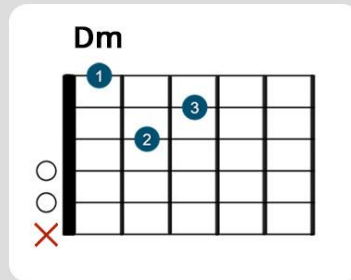

SWAY

◦ LEARN GUITAR CHORDS ◦

STYLE **SOFT CHA CHA**

KEY OF **Dm**

TEMPO **112 BPM**

LEFT HAND FINGER NAMES

Chords used in this song

- Feel free to use alternative chord shapes, positions or voicing as it suits your playing style
- You can order backing track for this song on <https://softbackingtracks.com/>

SWAY

◦ LEARN GUITAR CHORDS ◦

SONG STRUCTURE

section	bars
intro	6
verse	16
chorus	8
verse	16
chorus	8
verse	8
outro	10

Chord Chart

1a	D^m	2	E^m7b5	A^7	3	D^m	4	E^m7b5	A^7
5	D^m	6	D^m						
7a	E^m7b5	A^7	8	E^m7b5	A^7	9	D^m	10	D^m
11	E^m7b5	A^7	12	E^m7b5	A^7	13	D^m	14	D^m
15a	E^m7b5	A^7	16	E^m7b5	A^7	17	D^m	18	D^m
19	E^m7b5	A^7	20	E^m7b5	A^7	21	D^m	22	D^m
23b	C^7		24	C^7		25	F	26	F
27	A^7		28	A^7		29	Bb^7	30	A^7
31a	E^m7b5	A^7	32	E^m7b5	A^7	33	D^m	34	D^m
35	E^m7b5	A^7	36	E^m7b5	A^7	37	D^m	38	D^m
39a	E^m7b5	A^7	40	E^m7b5	A^7	41	D^m	42	D^m
43	E^m7b5	A^7	44	E^m7b5	A^7	45	D^m	46	D^m
47b	C^7		48	C^7		49	F	50	F
51	A^7		52	A^7		53	Bb^7	54	A^7
55a	E^m7b5	A^7	56	E^m7b5	A^7	57	D^m	58	D^m
59	E^m7b5	A^7	60	E^m7b5	A^7	61	D^m	62	D^m
63a	E^m7b5	A^7	64	E^m7b5	A^7	65	D^m	66	D^m
67a	E^m7b5	A^7	68	E^m7b5	A^7	69	D^m	70	D^m
71a	D^m		72	D^m		73		74	