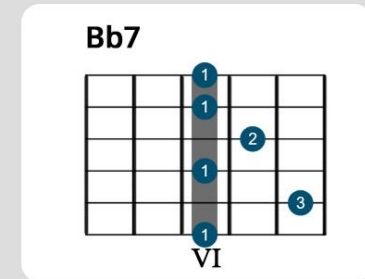

SWAY

◦ LEARN GUITAR CHORDS ◦

STYLE **SOFT CHA CHA**

KEY OF **Dm**

TEMPO **112 BPM**

LEFT HAND FINGER NAMES

Chords used in this song

- Feel free to use alternative chord shapes, positions or voicing as it suits your playing style
- You can order backing track for this song on <https://softbackingtracks.com/>

SWAY

◦ LEARN GUITAR CHORDS ◦

SONG STRUCTURE

section	bars
intro	6
verse	16
chorus	8
verse	16
chorus	8
verse	8
outro	10

Chord Chart

1a	D^m	2	E^m7b5	A^7	3	D^m	4	E^m7b5	A^7
5	D^m	6	D^m						
7a	E^m7b5	A^7	8	E^m7b5	A^7	9	D^m	10	D^m
11	E^m7b5	A^7	12	E^m7b5	A^7	13	D^m	14	D^m
15a	E^m7b5	A^7	16	E^m7b5	A^7	17	D^m	18	D^m
19	E^m7b5	A^7	20	E^m7b5	A^7	21	D^m	22	D^m
23b	C^7		24	C^7		25	F	26	F
27	A^7		28	A^7		29	Bb^7	30	A^7
31a	E^m7b5	A^7	32	E^m7b5	A^7	33	D^m	34	D^m
35	E^m7b5	A^7	36	E^m7b5	A^7	37	D^m	38	D^m
39a	E^m7b5	A^7	40	E^m7b5	A^7	41	D^m	42	D^m
43	E^m7b5	A^7	44	E^m7b5	A^7	45	D^m	46	D^m
47b	C^7		48	C^7		49	F	50	F
51	A^7		52	A^7		53	Bb^7	54	A^7
55a	E^m7b5	A^7	56	E^m7b5	A^7	57	D^m	58	D^m
59	E^m7b5	A^7	60	E^m7b5	A^7	61	D^m	62	D^m
63a	E^m7b5	A^7	64	E^m7b5	A^7	65	D^m	66	D^m
67a	E^m7b5	A^7	68	E^m7b5	A^7	69	D^m	70	D^m
71a	D^m		72	D^m		73		74	