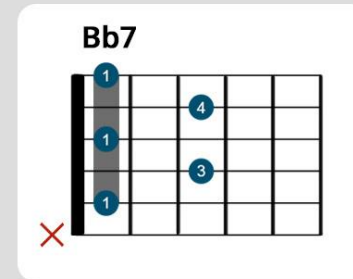

SWAY

◦ LEARN GUITAR CHORDS ◦

STYLE **SOFT CHA CHA**

KEY OF **Dm**

TEMPO **112 BPM**

LEFT HAND FINGER NAMES

Chords used in this song

- Feel free to use alternative chord shapes, positions or voicing as it suits your playing style
- You can order backing track for this song on <https://softbackingtracks.com/>

SWAY

◦ LEARN GUITAR CHORDS ◦

SONG STRUCTURE

section	bars
intro	6
verse	16
chorus	8
verse	16
chorus	8
verse	8
outro	10

Chord Chart

1a	D^m	2	E^m7b5	A^7	3	D^m	4	E^m7b5	A^7
5	D^m	6	D^m						
7a	E^m7b5	A^7	8	E^m7b5	A^7	9	D^m	10	D^m
11	E^m7b5	A^7	12	E^m7b5	A^7	13	D^m	14	D^m
15a	E^m7b5	A^7	16	E^m7b5	A^7	17	D^m	18	D^m
19	E^m7b5	A^7	20	E^m7b5	A^7	21	D^m	22	D^m
23b	C^7		24	C^7		25	F	26	F
27	A^7		28	A^7		29	Bb^7	30	A^7
31a	E^m7b5	A^7	32	E^m7b5	A^7	33	D^m	34	D^m
35	E^m7b5	A^7	36	E^m7b5	A^7	37	D^m	38	D^m
39a	E^m7b5	A^7	40	E^m7b5	A^7	41	D^m	42	D^m
43	E^m7b5	A^7	44	E^m7b5	A^7	45	D^m	46	D^m
47b	C^7		48	C^7		49	F	50	F
51	A^7		52	A^7		53	Bb^7	54	A^7
55a	E^m7b5	A^7	56	E^m7b5	A^7	57	D^m	58	D^m
59	E^m7b5	A^7	60	E^m7b5	A^7	61	D^m	62	D^m
63a	E^m7b5	A^7	64	E^m7b5	A^7	65	D^m	66	D^m
67a	E^m7b5	A^7	68	E^m7b5	A^7	69	D^m	70	D^m
71a	D^m		72	D^m		73		74	