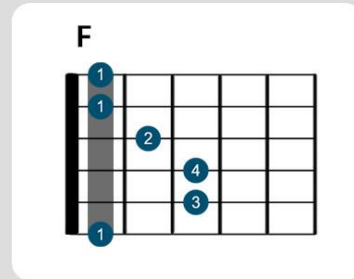

SWAY

◦ LEARN GUITAR CHORDS ◦

STYLE **SOFT CHA CHA**

KEY OF **Dm**

TEMPO **112 BPM**

LEFT HAND FINGER NAMES

Chords used in this song

- Feel free to use alternative chord shapes, positions or voicing as it suits your playing style
- You can order backing track for this song on <https://softbackingtracks.com/>

SWAY

◦ LEARN GUITAR CHORDS ◦

SONG STRUCTURE

section	bars
intro	6
verse	16
chorus	8
verse	16
chorus	8
verse	8
outro	10

Chord Chart

1a	D^m	2	E^m7b5	A^7	3	D^m	4	E^m7b5	A^7
5	D^m	6	D^m						
7a	E^m7b5	A^7	8	E^m7b5	A^7	9	D^m	10	D^m
11	E^m7b5	A^7	12	E^m7b5	A^7	13	D^m	14	D^m
15a	E^m7b5	A^7	16	E^m7b5	A^7	17	D^m	18	D^m
19	E^m7b5	A^7	20	E^m7b5	A^7	21	D^m	22	D^m
23b	C^7		24	C^7		25	F	26	F
27	A^7		28	A^7		29	Bb^7	30	A^7
31a	E^m7b5	A^7	32	E^m7b5	A^7	33	D^m	34	D^m
35	E^m7b5	A^7	36	E^m7b5	A^7	37	D^m	38	D^m
39a	E^m7b5	A^7	40	E^m7b5	A^7	41	D^m	42	D^m
43	E^m7b5	A^7	44	E^m7b5	A^7	45	D^m	46	D^m
47b	C^7		48	C^7		49	F	50	F
51	A^7		52	A^7		53	Bb^7	54	A^7
55a	E^m7b5	A^7	56	E^m7b5	A^7	57	D^m	58	D^m
59	E^m7b5	A^7	60	E^m7b5	A^7	61	D^m	62	D^m
63a	E^m7b5	A^7	64	E^m7b5	A^7	65	D^m	66	D^m
67a	E^m7b5	A^7	68	E^m7b5	A^7	69	D^m	70	D^m
71a	D^m		72	D^m		73		74	