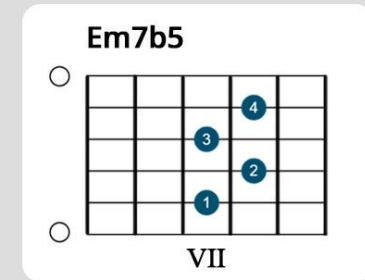

SWAY

◦ LEARN GUITAR CHORDS ◦

STYLE **SOFT CHA CHA**

KEY OF **Dm**

TEMPO **112 BPM**

LEFT HAND FINGER NAMES

Chords used in this song

- Feel free to use alternative chord shapes, positions or voicing as it suits your playing style
- You can order backing track for this song on <https://softbackingtracks.com/>

SWAY

◦ LEARN GUITAR CHORDS ◦

SONG STRUCTURE

section	bars
intro	6
verse	16
chorus	8
verse	16
chorus	8
verse	8
outro	10

Chord Chart

1a	D^m	2	E^m7b5	A^7	3	D^m	4	E^m7b5	A^7
5	D^m	6	D^m						
7a	E^m7b5	A^7	8	E^m7b5	A^7	9	D^m	10	D^m
11	E^m7b5	A^7	12	E^m7b5	A^7	13	D^m	14	D^m
15a	E^m7b5	A^7	16	E^m7b5	A^7	17	D^m	18	D^m
19	E^m7b5	A^7	20	E^m7b5	A^7	21	D^m	22	D^m
23b	C^7		24	C^7		25	F	26	F
27	A^7		28	A^7		29	Bb^7	30	A^7
31a	E^m7b5	A^7	32	E^m7b5	A^7	33	D^m	34	D^m
35	E^m7b5	A^7	36	E^m7b5	A^7	37	D^m	38	D^m
39a	E^m7b5	A^7	40	E^m7b5	A^7	41	D^m	42	D^m
43	E^m7b5	A^7	44	E^m7b5	A^7	45	D^m	46	D^m
47b	C^7		48	C^7		49	F	50	F
51	A^7		52	A^7		53	Bb^7	54	A^7
55a	E^m7b5	A^7	56	E^m7b5	A^7	57	D^m	58	D^m
59	E^m7b5	A^7	60	E^m7b5	A^7	61	D^m	62	D^m
63a	E^m7b5	A^7	64	E^m7b5	A^7	65	D^m	66	D^m
67a	E^m7b5	A^7	68	E^m7b5	A^7	69	D^m	70	D^m
71a	D^m		72	D^m		73		74	