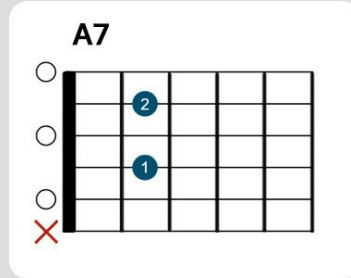

SWAY

◦ LEARN GUITAR CHORDS ◦

STYLE **SOFT CHA CHA**

KEY OF **Dm**

TEMPO **112 BPM**

LEFT HAND FINGER NAMES

Chords used in this song

- Feel free to use alternative chord shapes, positions or voicing as it suits your playing style
- You can order backing track for this song on <https://softbackingtracks.com/>

SWAY

◦ LEARN GUITAR CHORDS ◦

SONG STRUCTURE

section	bars
intro	6
verse	16
chorus	8
verse	16
chorus	8
verse	8
outro	10

Chord Chart

1a	D^m	2	E^m7b5	A^7	3	D^m	4	E^m7b5	A^7
5	D^m	6	D^m						
7a	E^m7b5	A^7	8	E^m7b5	A^7	9	D^m	10	D^m
11	E^m7b5	A^7	12	E^m7b5	A^7	13	D^m	14	D^m
15a	E^m7b5	A^7	16	E^m7b5	A^7	17	D^m	18	D^m
19	E^m7b5	A^7	20	E^m7b5	A^7	21	D^m	22	D^m
23b	C^7		24	C^7		25	F	26	F
27	A^7		28	A^7		29	Bb^7	30	A^7
31a	E^m7b5	A^7	32	E^m7b5	A^7	33	D^m	34	D^m
35	E^m7b5	A^7	36	E^m7b5	A^7	37	D^m	38	D^m
39a	E^m7b5	A^7	40	E^m7b5	A^7	41	D^m	42	D^m
43	E^m7b5	A^7	44	E^m7b5	A^7	45	D^m	46	D^m
47b	C^7		48	C^7		49	F	50	F
51	A^7		52	A^7		53	Bb^7	54	A^7
55a	E^m7b5	A^7	56	E^m7b5	A^7	57	D^m	58	D^m
59	E^m7b5	A^7	60	E^m7b5	A^7	61	D^m	62	D^m
63a	E^m7b5	A^7	64	E^m7b5	A^7	65	D^m	66	D^m
67a	E^m7b5	A^7	68	E^m7b5	A^7	69	D^m	70	D^m
71a	D^m		72	D^m		73		74	