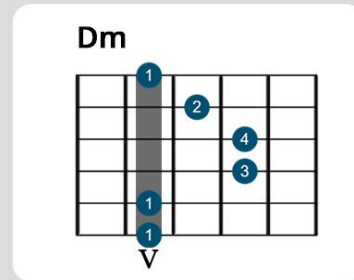

SWAY

◦ LEARN GUITAR CHORDS ◦

STYLE **SOFT CHA CHA**

KEY OF **Dm**

TEMPO **112 BPM**

LEFT HAND FINGER NAMES

Chords used in this song

- Feel free to use alternative chord shapes, positions or voicing as it suits your playing style
- You can order backing track for this song on <https://softbackingtracks.com/>

SWAY

◦ LEARN GUITAR CHORDS ◦

SONG STRUCTURE

section	bars
intro	6
verse	16
chorus	8
verse	16
chorus	8
verse	8
outro	10

Chord Chart

1a	D^m	2	E^m7b5	A^7	3	D^m	4	E^m7b5	A^7
5	D^m	6	D^m						
7a	E^m7b5	A^7	8	E^m7b5	A^7	9	D^m	10	D^m
11	E^m7b5	A^7	12	E^m7b5	A^7	13	D^m	14	D^m
15a	E^m7b5	A^7	16	E^m7b5	A^7	17	D^m	18	D^m
19	E^m7b5	A^7	20	E^m7b5	A^7	21	D^m	22	D^m
23b	C^7		24	C^7		25	F	26	F
27	A^7		28	A^7		29	Bb^7	30	A^7
31a	E^m7b5	A^7	32	E^m7b5	A^7	33	D^m	34	D^m
35	E^m7b5	A^7	36	E^m7b5	A^7	37	D^m	38	D^m
39a	E^m7b5	A^7	40	E^m7b5	A^7	41	D^m	42	D^m
43	E^m7b5	A^7	44	E^m7b5	A^7	45	D^m	46	D^m
47b	C^7		48	C^7		49	F	50	F
51	A^7		52	A^7		53	Bb^7	54	A^7
55a	E^m7b5	A^7	56	E^m7b5	A^7	57	D^m	58	D^m
59	E^m7b5	A^7	60	E^m7b5	A^7	61	D^m	62	D^m
63a	E^m7b5	A^7	64	E^m7b5	A^7	65	D^m	66	D^m
67a	E^m7b5	A^7	68	E^m7b5	A^7	69	D^m	70	D^m
71a	D^m		72	D^m		73		74	