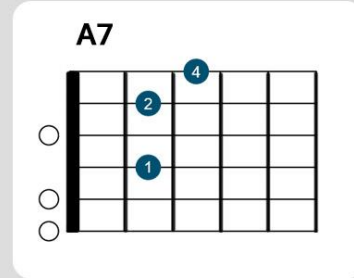

SWAY

◦ LEARN GUITAR CHORDS ◦

STYLE **SOFT CHA CHA**

KEY OF **Dm**

TEMPO **112 BPM**

LEFT HAND FINGER NAMES

Chords used in this song

- Feel free to use alternative chord shapes, positions or voicing as it suits your playing style
- You can order backing track for this song on <https://softbackingtracks.com/>

SWAY

◦ LEARN GUITAR CHORDS ◦

SONG STRUCTURE

section	bars
intro	6
verse	16
chorus	8
verse	16
chorus	8
verse	8
outro	10

Chord Chart

1a	D^m	2	E^m7b5	A^7	3	D^m	4	E^m7b5	A^7
5	D^m	6	D^m						
7a	E^m7b5	A^7	8	E^m7b5	A^7	9	D^m	10	D^m
11	E^m7b5	A^7	12	E^m7b5	A^7	13	D^m	14	D^m
15a	E^m7b5	A^7	16	E^m7b5	A^7	17	D^m	18	D^m
19	E^m7b5	A^7	20	E^m7b5	A^7	21	D^m	22	D^m
23b	C^7		24	C^7		25	F	26	F
27	A^7		28	A^7		29	Bb^7	30	A^7
31a	E^m7b5	A^7	32	E^m7b5	A^7	33	D^m	34	D^m
35	E^m7b5	A^7	36	E^m7b5	A^7	37	D^m	38	D^m
39a	E^m7b5	A^7	40	E^m7b5	A^7	41	D^m	42	D^m
43	E^m7b5	A^7	44	E^m7b5	A^7	45	D^m	46	D^m
47b	C^7		48	C^7		49	F	50	F
51	A^7		52	A^7		53	Bb^7	54	A^7
55a	E^m7b5	A^7	56	E^m7b5	A^7	57	D^m	58	D^m
59	E^m7b5	A^7	60	E^m7b5	A^7	61	D^m	62	D^m
63a	E^m7b5	A^7	64	E^m7b5	A^7	65	D^m	66	D^m
67a	E^m7b5	A^7	68	E^m7b5	A^7	69	D^m	70	D^m
71a	D^m		72	D^m		73		74	